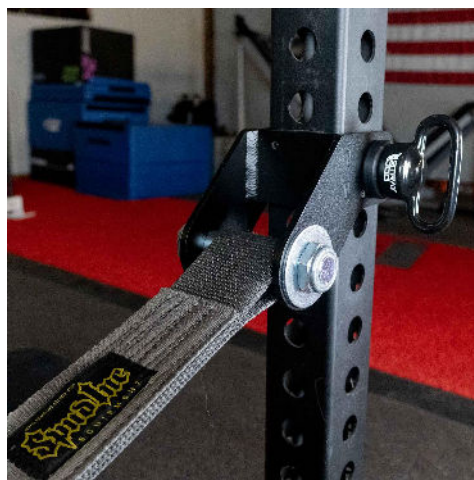

43" Full Rack Straps and Brackets

SPECS

MATERIAL	1/4" Steel plate
HEIGHT	-
WIDTH	-
DEPTH	-
WEIGHT	30 LBS
FOOT PRINT	-
MADE IN USA	YES

Our Safety Straps were designed to be the best straps on the market, constructed out of an easily removable bracket that attaches with a 1" Hitch Pin and uses Spud INC 43" Safety Straps. The Straps are both the easiest to move/adjust and also are the most stable bracket on the market.

FEATURES

Attaches with a Hitch Pin

Spud INC Safety Strap

Stray Dog Strength Bracket