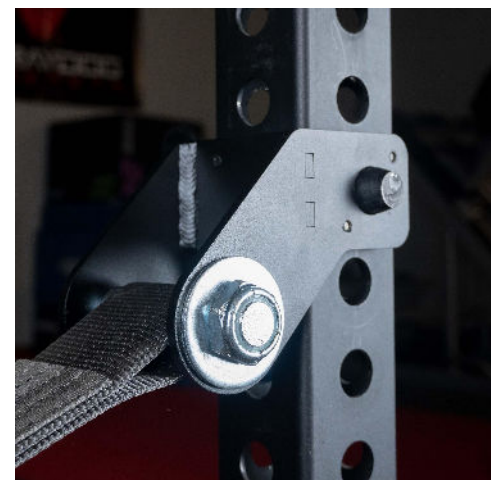

43" Full Rack Straps and Brackets

SPECS

MATERIAL	1/4" Steel plate
HEIGHT	-
WIDTH	-
DEPTH	-
WEIGHT	30 LBS
FOOT PRINT	-
MADE IN USA	YES

Our Safety Straps were designed to be the best straps on the market, constructed out of an easily removable bracket that attaches with a 1" Hitch Pin and uses Spud INC 43" Safety Straps. The Straps are both the easiest to move/adjust and also are the most stable bracket on the market.

FEATURES

Attaches with a Hitch Pin

Spud INC Safety Strap

Stray Dog Strength Bracket