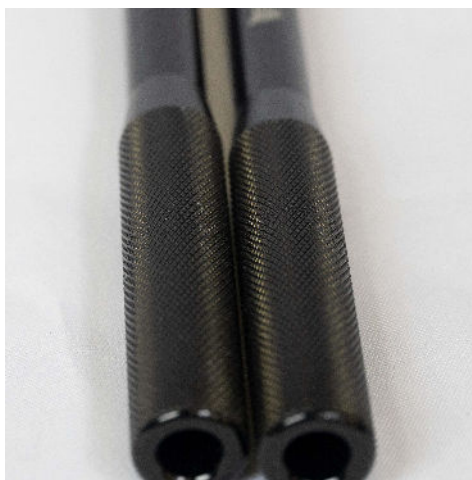

Adjustable Speed Jump Rope

SPECS

MATERIAL	Aluminum Handle
HEIGHT	Handle is 7" tall by 15.97 MM
WIDTH	120" adjustable
DEPTH	2.48 MM cable
WEIGHT	.5 LBS
FOOT PRINT	7" x 120"
MADE IN USA	NO

FEATURES

Engraved Stray Dog Logo

Knurled Aluminum Handles

Tapered Handle from 13.5 mm
to 16 mm

The Stray Dog Adjustable Speed Jump rope was designed to allow any size athlete to work on their footwork and or conditioning as the jump rope is adjustable starting at 120" with a simple screw adjustment. The Jump Rope is constructed out of an aluminum handle with a plastic coated steel cable that has bearings for smooth rotation.