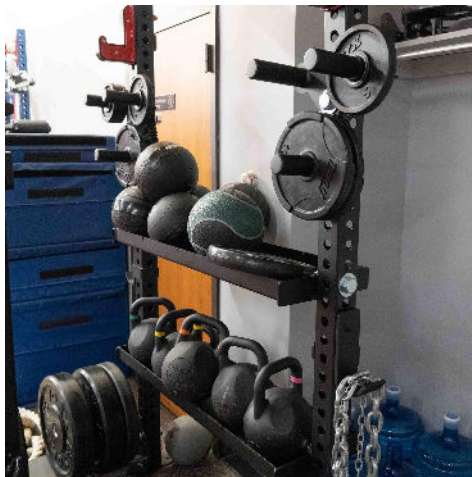

Alpha Full Rack

SPECS

MATERIAL	11 Gauge
HEIGHT	96"
WIDTH	49"
DEPTH	72"
WEIGHT	515 LBS
FOOT PRINT	96" x 49" x 72"
MADE IN USA	YES

The Alpha Full Rack is comprised out of 6 uprights (2 ticked, 4 numbered) with 20" crossmembers in the back and 43" crossmembers in the front/lifting area. Alpha Full Racks also feature our Safety Straps created with Spud INC Straps and our removable brackets which attach with a Hitch Pin.

FEATURES

43" Front Section

Add Trays in the back

Safety Straps