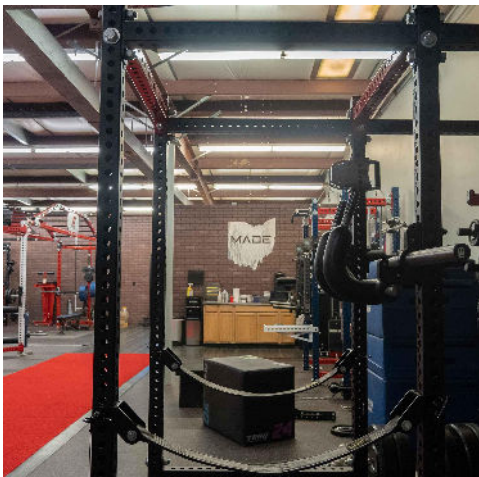

Alpha Full Rack

SPECS

MATERIAL	11 Gauge
HEIGHT	96"
WIDTH	49"
DEPTH	72"
WEIGHT	515 LBS
FOOT PRINT	96" x 49" x 72"
MADE IN USA	YES

The Alpha Full Rack is comprised out of 6 uprights (2 ticked, 4 numbered) with 20" crossmembers in the back and 43" crossmembers in the front/lifting area. Alpha Full Racks also feature our Safety Straps created with Spud INC Straps and our removable brackets which attach with a Hitch Pin.

FEATURES

43" Front Section

Add Trays in the back

Safety Straps