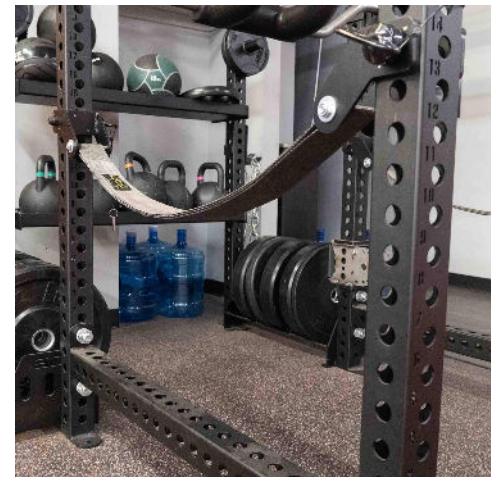

Alpha Full Rack

SPECS

MATERIAL	11 Gauge
HEIGHT	96"
WIDTH	49"
DEPTH	72"
WEIGHT	515 LBS
FOOT PRINT	96" x 49" x 72"
MADE IN USA	YES

The Alpha Full Rack is comprised out of 6 uprights (2 ticked, 4 numbered) with 20" crossmembers in the back and 43" crossmembers in the front/lifting area. Alpha Full Racks also feature our Safety Straps created with Spud INC Straps and our removable brackets which attach with a Hitch Pin.

FEATURES

43" Front Section

Add Trays in the back

Safety Straps