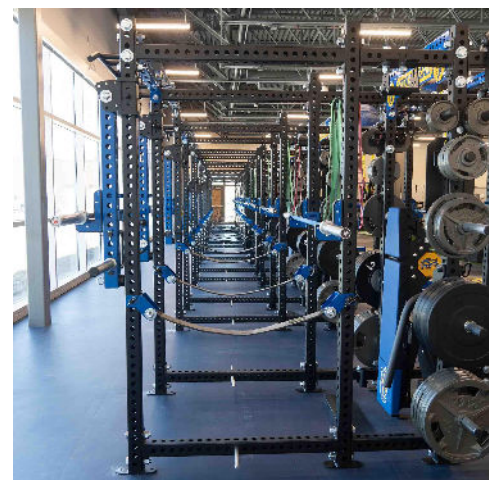

Alpha Half/Full Rack Combo

SPECS

MATERIAL	3x3 11 Gauge
HEIGHT	98"
WIDTH	49"
DEPTH	105"
WEIGHT	800 LBS
FOOT PRINT	98" x 49" x 105"
MADE IN USA	YES

The Half/Full Combo Rack is similar to a Double Sided Half rack accept instead of a half rack on each side one side has a full rack. The rack uses 8 uprights compared to 6 on a Double Sided Half Rack.

FEATURES

Full Rack Side

Half Rack

Safety Straps