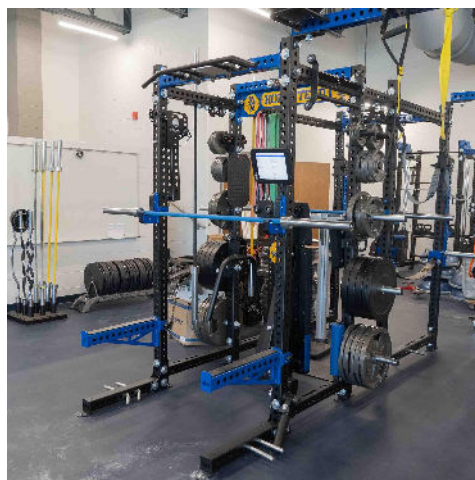

Alpha Half/Full Rack Combo

SPECS

MATERIAL	3x3 11 Gauge
HEIGHT	98"
WIDTH	49"
DEPTH	105"
WEIGHT	800 LBS
FOOT PRINT	98" x 49" x 105"
MADE IN USA	YES

The Half/Full Combo Rack is similar to a Double Sided Half rack accept instead of a half rack on each side one side has a full rack. The rack uses 8 uprights compared to 6 on a Double Sided Half Rack.

FEATURES

Full Rack Side

Half Rack

Safety Straps