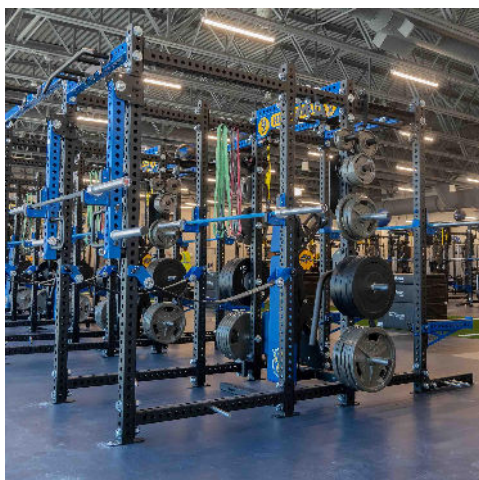

Alpha Half/Full Rack Combo

SPECS

MATERIAL	3x3 11 Gauge
HEIGHT	98"
WIDTH	49"
DEPTH	105"
WEIGHT	800 LBS
FOOT PRINT	98" x 49" x 105"
MADE IN USA	YES

The Half/Full Combo Rack is similar to a Double Sided Half rack accept instead of a half rack on each side one side has a full rack. The rack uses 8 uprights compared to 6 on a Double Sided Half Rack.

FEATURES

Full Rack Side

Half Rack

Safety Straps