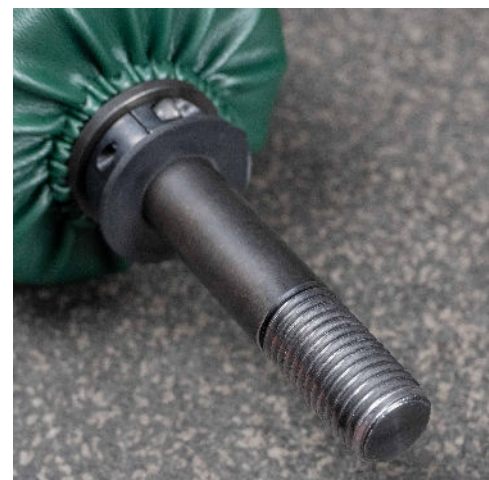

Alpha Single Utility Roller

SPECS

MATERIAL Zinc Plated 1" Threaded Pin

HEIGHT 5"

WIDTH 5" Diameter

DEPTH 18" Pad

WEIGHT 8.7 LBS

FOOT PRINT 5"x 5" x 23"

MADE IN USA YES

FEATURES

The Alpha Single Utility Roller was designed to be a multi-use roller that attaches with a single 1" threaded pin and Adjustable Nut. It pairs well with our GOAT Attachment for Leg Extensions, Hamstring Curls and other exercises. They are available in 9 pad colors and are handmade in Columbus Ohio. Does not fit non-1" holes (5/8", 3/4" etc.).

Attaches with Adjustable Nut

18" Long Pad

Threaded only on end