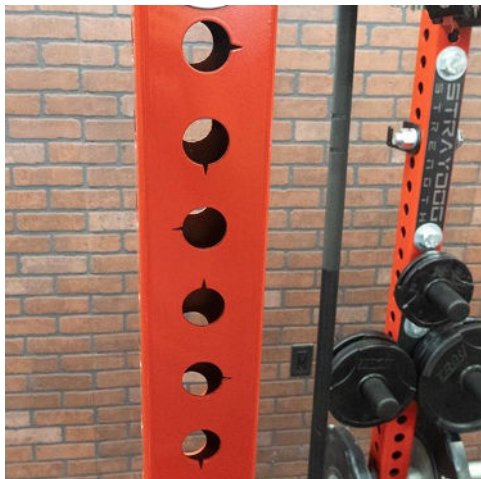

Basic 43" Power Rack

SPECS

MATERIAL	3x3 11 Gauge
HEIGHT	96"
WIDTH	43"
DEPTH	43"
WEIGHT	325
FOOT PRINT	96"x 43"x 43"
MADE IN USA	YES

The Basic 43" Power Rack was created with 4 Ticked uprights, 4 43" crossmembers, UMHW Bar Cups, Our 43" Safety Straps, a 43" Crossmember in the back and a 43" Straight Chin up in the Front.

FEATURES

Ticked Uprights

UMHW Bar Cups

43" Safety Straps