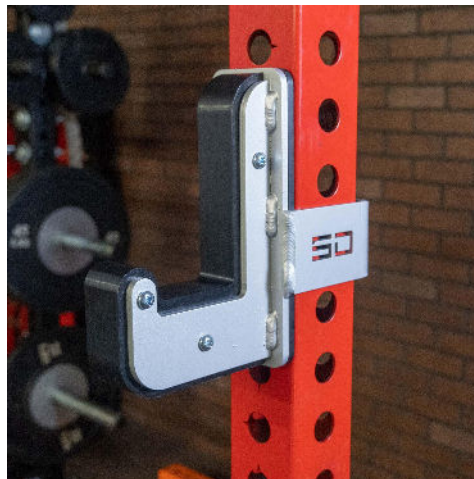

Basic 43" Power Rack

SPECS

MATERIAL	3x3 11 Gauge
HEIGHT	96"
WIDTH	43"
DEPTH	43"
WEIGHT	325
FOOT PRINT	96"x 43"x 43"
MADE IN USA	YES

The Basic 43" Power Rack was created with 4 Ticked uprights, 4 43" crossmembers, UMHW Bar Cups, Our 43" Safety Straps, a 43" Crossmember in the back and a 43" Straight Chin up in the Front.

FEATURES

Ticked Uprights

UMHW Bar Cups

43" Safety Straps