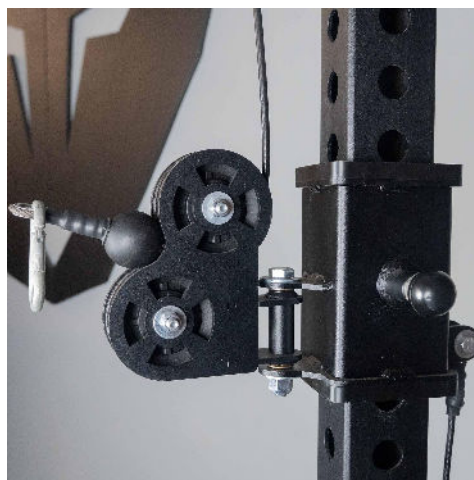

Cable Column Attachment

SPECS

MATERIAL	3x3 11 Gauge
HEIGHT	100"
WIDTH	3"
DEPTH	36"
WEIGHT	200 or 250 LBS stack
FOOT PRINT	100" x 36" x 3"
MADE IN USA	YES

Our Rack Attached Cable Column is a space-saving design that allows you to add a cable column inside a Stray Dog Strength Alpha Half rack without losing any functionality of the rack. The Trolley goes directly on the upright and can be moved up out of the way to add bar cups and spotter arms for barbell movements.

FEATURES

Knurled Pulley Handle

Pull Pin Adjustment

Add to 20" or 30" Crossmembers