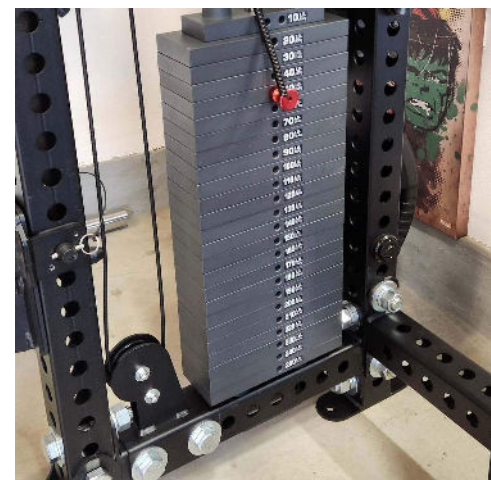

Cable Column Attachment

SPECS

MATERIAL	3x3 11 Gauge
HEIGHT	100"
WIDTH	3"
DEPTH	36"
WEIGHT	200 or 250 LBS stack
FOOT PRINT	100" x 36" x 3"
MADE IN USA	YES

Our Rack Attached Cable Column is a space-saving design that allows you to add a cable column inside a Stray Dog Strength Alpha Half rack without losing any functionality of the rack. The Trolley goes directly on the upright and can be moved up out of the way to add bar cups and spotter arms for barbell movements.

FEATURES

Knurled Pulley Handle

Pull Pin Adjustment

Add to 20" or 30" Crossmembers