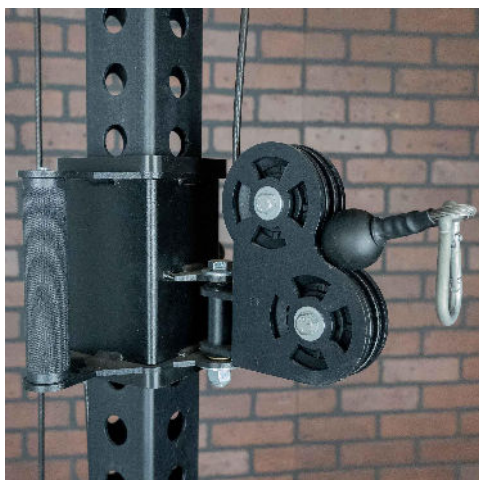

Cable Column Attachment

SPECS

MATERIAL	3x3 11 Gauge
HEIGHT	100"
WIDTH	3"
DEPTH	36"
WEIGHT	200 or 250 LBS stack
FOOT PRINT	100" x 36" x 3"
MADE IN USA	YES

Our Rack Attached Cable Column is a space-saving design that allows you to add a cable column inside a Stray Dog Strength Alpha Half rack without losing any functionality of the rack. The Trolley goes directly on the upright and can be moved up out of the way to add bar cups and spotter arms for barbell movements.

FEATURES

Knurled Pulley Handle

Pull Pin Adjustment

Add to 20" or 30" Crossmembers