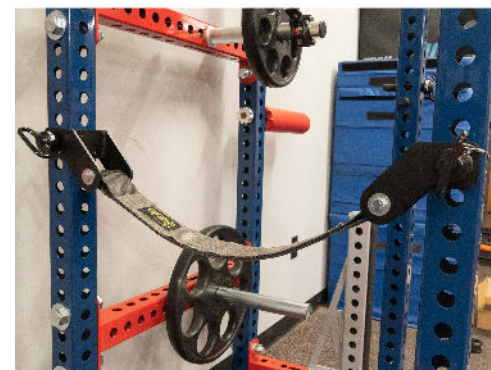

Deluxe Power Rack

SPECS

MATERIAL	3x3 11 Gauge
HEIGHT	96"
WIDTH	49"
DEPTH	30" or 43"
WEIGHT	-
FOOT PRINT	96" x 49" x 43"
MADE IN USA	YES

The Stray Dog Deluxe Power Rack was designed with 43" crossmembers to give athletes 43" between the front and back posts to lift with the safety of our spotter straps, the basic version has ticked uprights.

FEATURES

4 Numbered Uprights

UMHW Bar Cups

43" Safety Straps