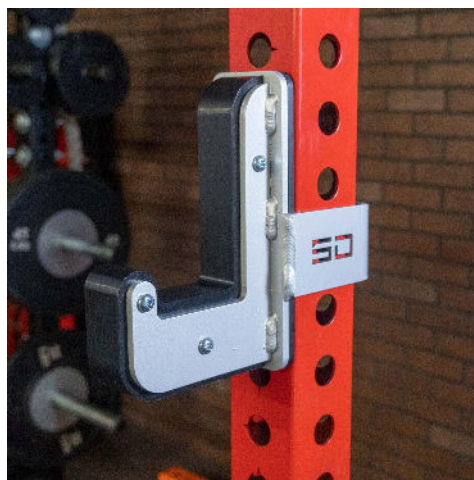

Deluxe Power Rack

SPECS

MATERIAL	3x3 11 Gauge
HEIGHT	96"
WIDTH	49"
DEPTH	30" or 43"
WEIGHT	-
FOOT PRINT	96" x 49" x 43"
MADE IN USA	YES

The Stray Dog Deluxe Power Rack was designed with 43" crossmembers to give athletes 43" between the front and back posts to lift with the safety of our spotter straps, the basic version has ticked uprights.

FEATURES

4 Numbered Uprights

UMHW Bar Cups

43" Safety Straps