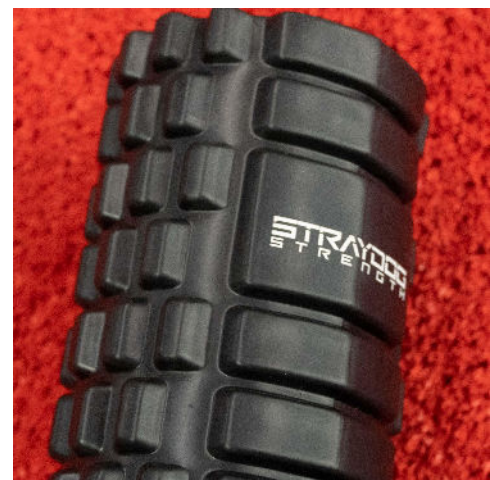

# Foam Roller

## SPECS

MATERIAL	Closed Cell EVA Tread
HEIGHT	13"
WIDTH	5.75"
DEPTH	5.75"
WEIGHT	1.8 LBS
FOOT PRINT	13" x 5.75" x 5.75"
MADE IN USA	NO

The Stray Dog Strength Foam Roller uses a plastic core and .75" thick Closed Cell foam to make a roller that is not just resistant to bacteria but also will not break down/lose its shape over time as the plastic core will keep it sturdy.

## FEATURES

13"x5.25"

Small Foam

Larger Foam