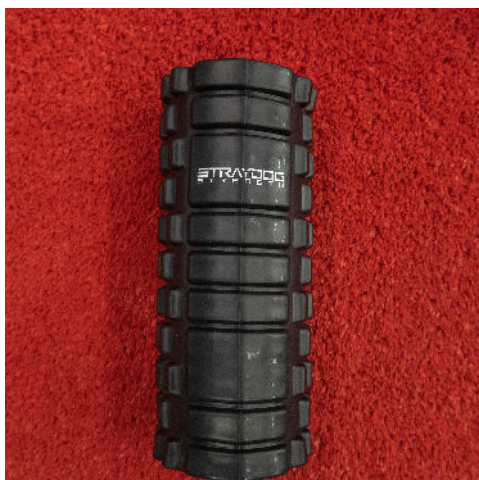

# Foam Roller

## SPECS

MATERIAL	Closed Cell EVA Tread
HEIGHT	13"
WIDTH	5.75"
DEPTH	5.75"
WEIGHT	1.8 LBS
FOOT PRINT	13" x 5.75" x 5.75"
MADE IN USA	NO

The Stray Dog Strength Foam Roller uses a plastic core and .75" thick Closed Cell foam to make a roller that is not just resistant to bacteria but also will not break down/lose its shape over time as the plastic core will keep it sturdy.

## FEATURES

13"x5.25"

Small Foam

Larger Foam