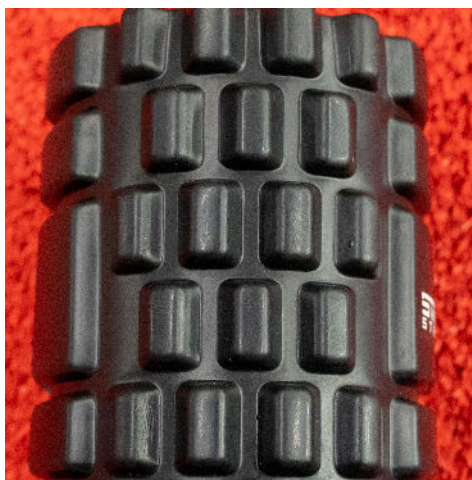

# Foam Roller

## SPECS

MATERIAL	Closed Cell EVA Tread
HEIGHT	13"
WIDTH	5.75"
DEPTH	5.75"
WEIGHT	1.8 LBS
FOOT PRINT	13" x 5.75" x 5.75"
MADE IN USA	NO

The Stray Dog Strength Foam Roller uses a plastic core and .75" thick Closed Cell foam to make a roller that is not just resistant to bacteria but also will not break down/lose its shape over time as the plastic core will keep it sturdy.

## FEATURES

13"x5.25"

Small Foam

Larger Foam