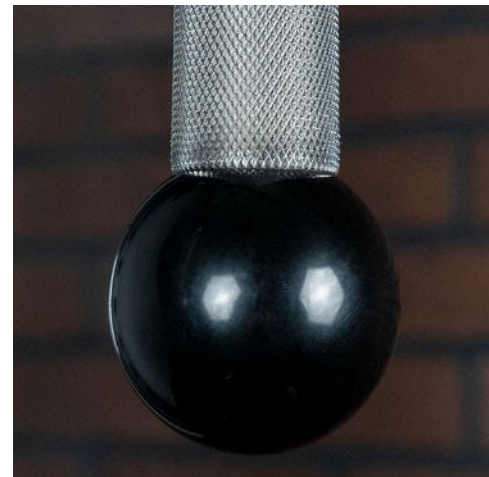

Nunchuck Cable Attachment

SPECS

MATERIAL	Knurled Steel
HEIGHT	9" total 6" Handle
WIDTH	28.5 MM
DEPTH	2"
WEIGHT	3 LBS
FOOT PRINT	9" x 28.5 MM x 2"
MADE IN USA	YES

FEATURES

The Nunchuck cable attachment is made out of a piece of 28.5 MM Stainless Steel with aggressive Knurling which are made in the USA. Nunchucks are sold individually, not in pairs but pair very well with Cable Connectors to do a wide variety of movements. The handle is 6" long and will challenge your grip on any cable exercises or for chin ups.

Aggressive Knurling

Eye Bolt made in Chicago

Ball to help grip