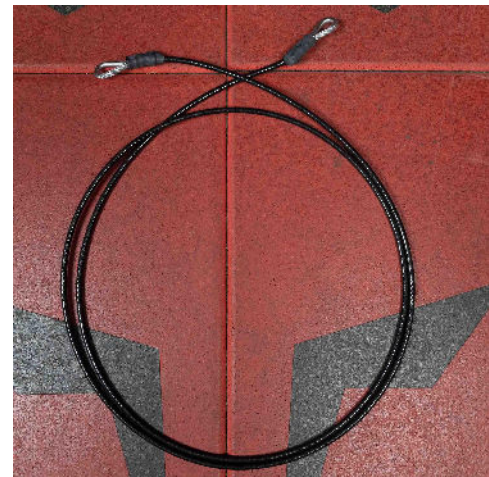

Replacement Cables

SPECS

MATERIAL	Steel Cable
HEIGHT	-
WIDTH	89" or 348"
DEPTH	-
WEIGHT	-
FOOT PRINT	-
MADE IN USA	YES

Replacement cable for any Stray Dog Strength Lat Pull Down or Cable Column machine. We will contact you to receive a picture of your machine so we can identify what model it is to make the correct cable length. If you have any questions please email or call us.

FEATURES

Cable Column Cable

Cable Column Cable Ball

Lat Pull Down Cable