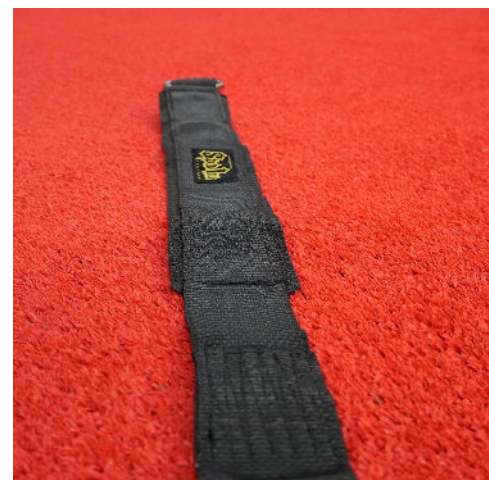

Reverse Hyper Strap Spud INC

SPECS

MATERIAL	-
HEIGHT	-
WIDTH	-
DEPTH	-
WEIGHT	-
FOOT PRINT	-
MADE IN USA	YES

The Reverse Hyper Strap By SPUD INC was designed to allow athletes to easily get in and out of the Reverse Hyper Machine. The woven nylon material is soft enough to be comfortable but tough enough to be resilient to high volume use.

FEATURES

Comes in plastic

Webbing

Thicker in center