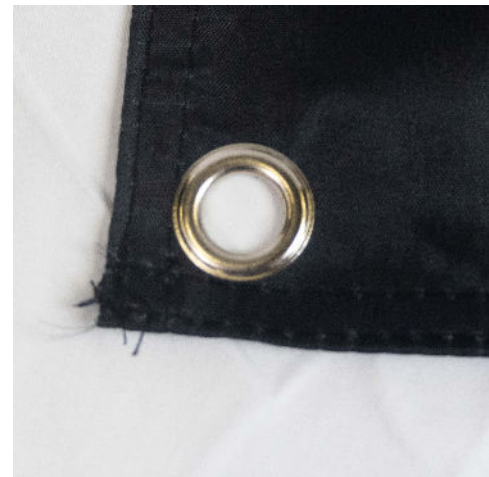

Stray Dog Strength Flag

SPECS

MATERIAL	Metal Grommets
HEIGHT	36"
WIDTH	60"
DEPTH	-
WEIGHT	-
FOOT PRINT	36" x 60"
MADE IN USA	NO

Stray Dog Strength Flags have Metal Grommets in each corner for easy hanging and to make a very durable product. They are available in Black and White only.

FEATURES

Comes in plastic

Back of Flag

Metal Grommet